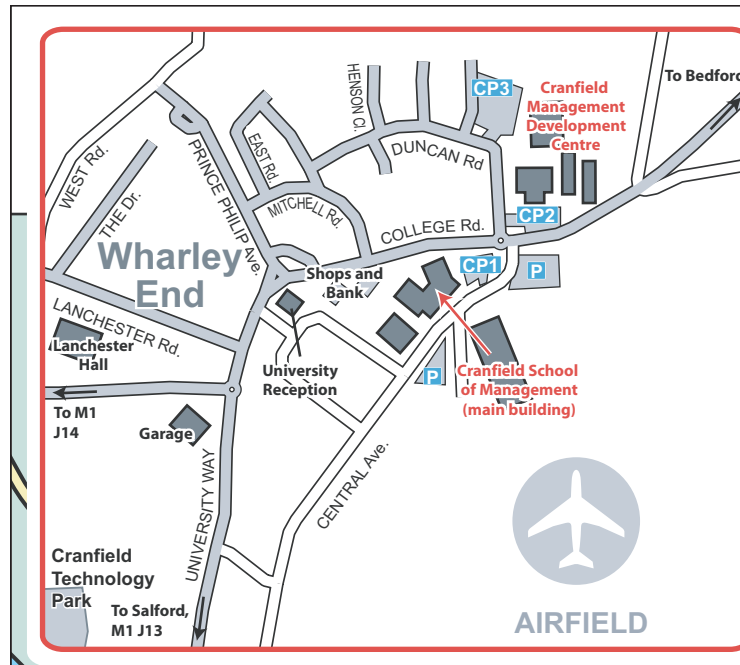

From Bedford (A428):

Take the A428 out of Bedford. At the Stagsden roundabout take the first exit to join the A422. After approximately 3.5 miles turn left as you enter Astwood. Turn left again onto Cranfield Road. Follow the road to the T-junction (approx. 3 miles). Turn right then immediately left and continue into College Road.

From Bedford (A421):

Take the A421 southwest towards M1 J13. Turn right at Marston Moretaine roundabout. Follow signs for Cranfield. On entering Cranfield, follow signs for the University.

By Rail: Nearest mainline railway stations are Milton Keynes Central and Bedford Midland. Both are less than 30 minutes by taxi.

From Heathrow Airport: Take Heathrow Express train to Paddington, underground train on Circle or Hammersmith & City Line to Kings Cross St Pancras, then overground service to Bedford departing from London St Pancras (Domestic). Alternatively take London Underground train (Piccadilly Line) to Leicester Square then Northern Line to Euston. Intercity and Northampton Line to Milton Keynes Central Station.

From Gatwick Airport: Direct rail link to Bedford Midland Station.

From Birmingham Airport: Direct rail link from Birmingham International Station to Milton Keynes Central Station.

From Luton Airport: Take train from Luton Parkway Station to Bedford Midland Station.

tel. +44 (0) 1234 751122
fax. +44 (0) 1234 751806
www.cranfield.ac.uk/som

Cranfield School of Management
Cranfield
Bedford
England
MK43 0AL